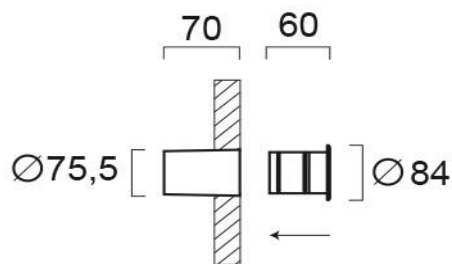

Product Datasheet

| | |
|---------------------|-----------------------------|
| Code | 4261100 |
| Description | Recessed Spot Round Serifos |
| Family | SERIFOS |
| Type | WALL LIGTHS |
| Type of Lamp | LED module |
| Watt | 3W |
| Volt | 220-240 VAC |
| Hertz | 50-60 Hz |
| Class | I |
| IP | IP54 |
| Environment | Outdoor |
| Color | ANTHRACITE |
| Material | ALUMINIUM |
| Length | D:84 |
| Height | |
| Width | P:60 |
| Kelvin | 3000K |
| Lumen | 146 Lm |
| Beam Angle | BEAM ANGLE 50* |
| Dimmable | Non-Dimmable |