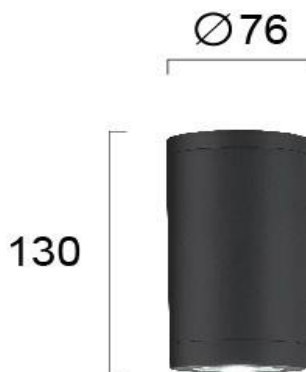

Product Datasheet

Code	4256800
Description	Ceiling Spot Light Melinda
Family	MELINDA
Type	CEILING
Type of Lamp	GU10 LED
Watt	1 x Max 7W
Volt	220-240 VAC
Hertz	50-60 Hz
Class	Class II
IP	IP54
Environment	Outdoor
Color	DARK GREY
Material	PC/ABS
Length	D:76
Height	H:140
Width	d:72