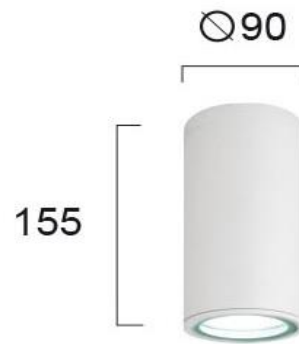

Product Datasheet

Code	4053801
Description	Outdoor White Ceiling Lamp Sotris
Family	SOTRIS
Type	CEILING
Type of Lamp	E27 CFL / LED
Watt	MAX 18W
Volt	220-240V
Hertz	50-60 Hz
Class	I
IP	IP44
Environment	Outdoor
Color	WHITE
Material	ELECTROSTATIC PAINTED ALUMINIUM
Length	D:90
Height	H:155
Width	