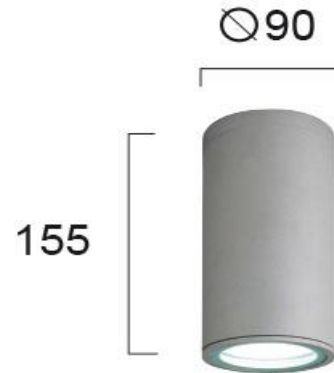

Product Datasheet

Code	4053800
Description	Ceiling Lamp Sotris
Family	SOTRIS
Type	CEILING
Type of Lamp	E27 CFL / LED
Watt	MAX 18W
Volt	220-240V
Hertz	50-60 Hz
Class	I
IP	IP44
Environment	OUTDOOR
Color	GREY
Material	ELECTROSTATIC PAINTED ALUMINIUM
Length	D:90
Height	H:155
Width	