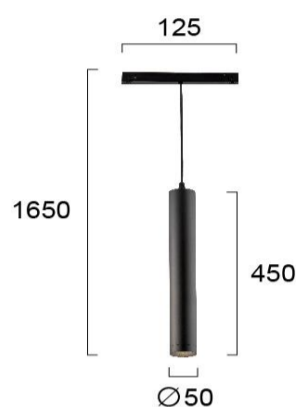

Product Datasheet

Code	4244201
Description	Magnetic Track Pendant Light Magnetic
Family	MAGNETIC
Type	PENDANT
Type of Lamp	LED module
Watt	12W
Volt	48 VDC
Hertz	---
Class	Class III
IP	IP20
Environment	Indoor
Color	SAND BLACK
Material	ELECTROSTATIC PAINTED ALUMINIUM
Length	D:50
Height	H:1650
Width	
Kelvin	3000K
Lumen	761 Lm
Beam Angle	Beam Angle 40* / CRI 93 / UGR<23
Dimmable	Dimmable