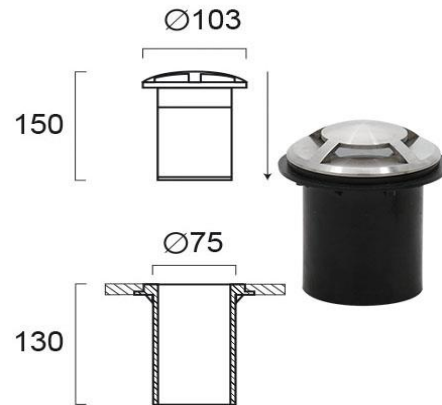

Product Datasheet

Code	4037000
Description	Ground Recessed Franco
Family	ROYAL
Type	FLOOR
Type of Lamp	GU10
Watt	MAX 35W
Volt	220-240V
Hertz	50-60 Hz
Class	I
IP	IP65
Environment	Outdoor
Color	SILVER
Material	STAINLESS STEEL 304
Length	D:103
Height	H:150
Width	