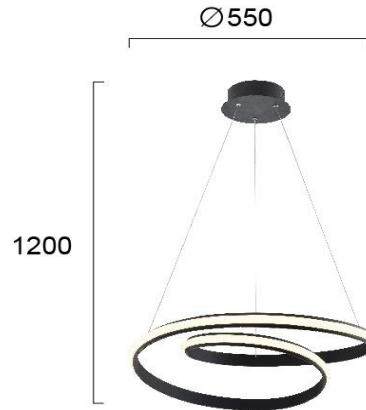

Product Datasheet

Code	4247900
Description	Pendant Luminaire SIGMA
Family Name	SIGMA
Type	PENDANT
Lampholder	LED module
Watt	30W
Voltage	220-240 VAC
Hertz	50-60 Hz
Class	Class II
Environment	Indoor
IP	IP20