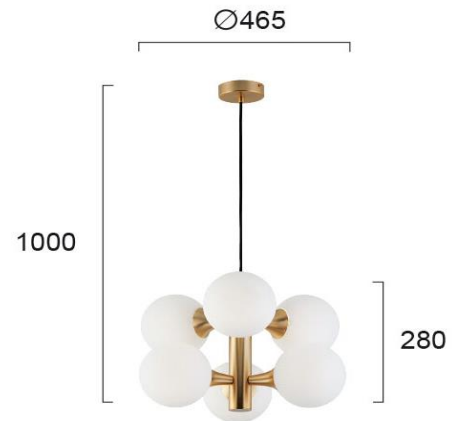

Product Datasheet

Code	3094400
Description	6/Lights Pendant Globe
Family	GLOBE
Type	PENDANT
Type of Lamp	E14 CFL / LED
Watt	6 x MAX 7W
Volt	220-240V
Hertz	50-60 Hz
Class	I
IP	IP20
Environment	INDOOR
Color	WHITE / BLACK / GOLD
Material	GLASS / ELECTROSTATIC PAINTED STEEL
Length	D:465
Height	H:1000
Width	