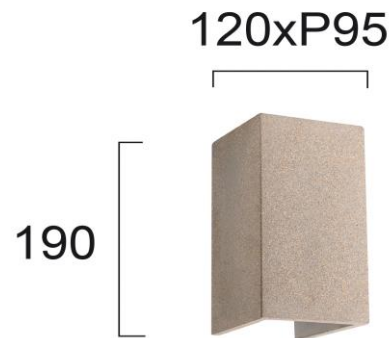

Product Datasheet

Code	4240900
Description	Wall Lamp Grey Trick
Family	TRICK
Type	WALL LIGHTS
Type of Lamp	LED MODULE
Watt	LED 12W
Volt	220-240 VAC
Hertz	50-60 Hz
Class	I
IP	IP65
Environment	OUTDOOR
Color	GREY
Material	CONCRETE
Length	L:120
Height	H:190
Width	P:95
Kelvin	3000K
Lumen	722 Lm
Beam Angle	ADJUSTABLE BEAM ANGLE 0-75*, CRI>80
Dimmable	NON-DIMMABLE