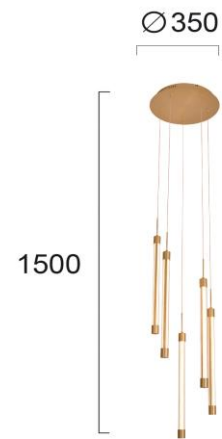

Product Datasheet

Code	4237600
Description	5/Lights Pendant Abba
Family	ABBA
Type	PENDANT
Type of Lamp	LED MODULE
Watt	40W
Volt	220-240 VAC
Hertz	50-60 Hz
Class	II
IP	IP20
Environment	INDOOR
Color	BRUSHED GOLD
Material	ALUMINIUM
Length	D:350
Height	H:1500
Width	
Kelvin	3000K
Lumen	2000 Lm
Beam Angle	BEAM ANGLE 120*
Dimmable	NON-DIMMABLE