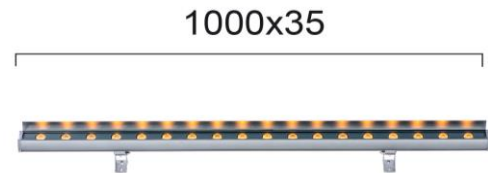

Product Datasheet

Code	4234700
Description	Wall Washer L:1000 Trick
Family	TRICK
Type	VARIANT
Type of Lamp	LED MODULE
Watt	LED 24W
Volt	24 VDC
Hertz	50-60 Hz
Class	II
IP	IP66
Environment	OUTDOOR
Color	DARK GREY
Material	ELECTROSTATIC PAINTED ALUMINIUM
Length	L:1000
Height	H:80
Width	W:35
Kelvin	3000K
Lumen	1585 Lm
Beam Angle	BEAM ANGLE 15*, CRI>80
Dimmable	NON-DIMMABLE

80

VIOKEF LIGHTING

Filiati Str, P.O Box28 Gr 19441 Koropi Greece
T: +302106626495 E: inquiry@viokef.com W: www.viokef.com