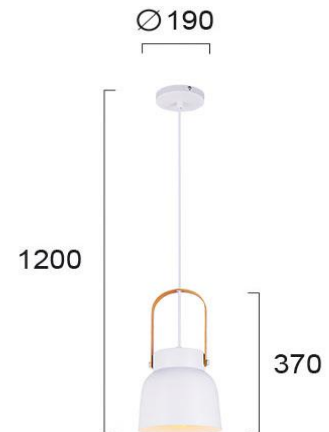

Product Datasheet

Code	4231500
Description	Pendant Lamp White Carla
Family	CARLA
Type	PENDANT
Type of Lamp	E27
Watt	MAX 40W
Volt	220-240V
Hertz	50-60 Hz
Class	I
IP	IP20
Environment	INDOOR
Color	WHITE
Material	ELECTROSTATIC PAINTED STEEL / WOOD
Length	D:190
Height	H:1200
Width	