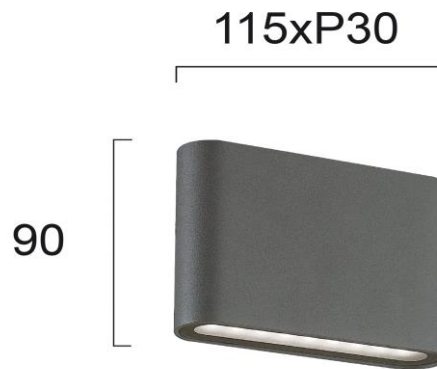

Product Datasheet

Code	4226801
Description	Wall Lamp Dark Grey L:115 Argon
Family	ARGON
Type	WALL LIGHTS
Type of Lamp	LED MODULE
Watt	LED 3W
Volt	220-240V
Hertz	50-60 Hz
Class	I
IP	IP54
Environment	OUTDOOR
Color	DARK GREY
Material	ALUMINIUM
Length	L:115
Height	H:90
Width	P:30
Kelvin	3000K
Lumen	190 Lm
Beam Angle	CRI>80
Dimmable	NON