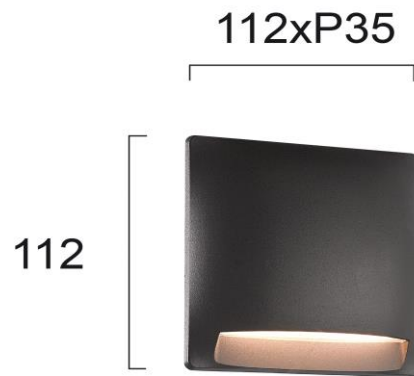

Product Datasheet

Code	4223901
Description	Wall Lamp Dark Grey Mode
Family	MODE
Type	WALL LIGHTS
Type of Lamp	LED MODULE
Watt	LED 3W
Volt	220-240V
Hertz	50-60 Hz
Class	I
IP	IP65
Environment	OUTDOOR
Color	DARK GREY
Material	ALUMINIUM
Length	L:112
Height	H:112
Width	P:35
Kelvin	3000K
Lumen	209 Lm
Beam Angle	BEAM ANGLE 77*
Dimmable	NON-DIMMABLE